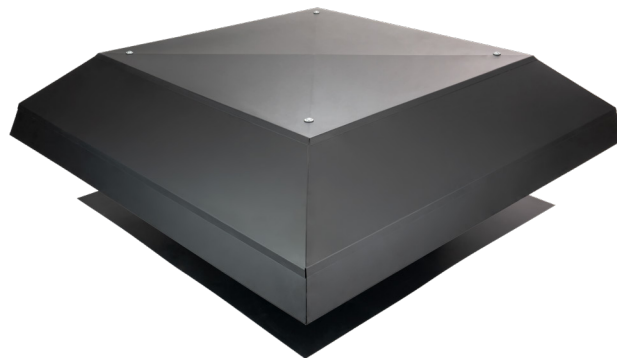

**RM WHF-4.0**  
**QuietCool Roof Mount Whole House Fan**

**RM WHF-4.0 Specifications**

Airflow	Hi: 4,186 CFM / Med: 3,830 CFM / Low: 3,355 CFM	
HVI-916 Airflow (for CA Title 24 New Construction)	Hi: 3,030 CFM / Med: 2,750 CFM / Low: 2,400 CFM	
Energy Use	Hi: 391 Watts / Med: 284 Watts / Low: 197 Watts	
Recommended SQFT Coverage @ 2-3 CFM per SQFT	Covers 1,395 SQFT to 2,093 SQFT	
Amps	Hi: 4.90 / Med: 3.80 / Low: 2.72	
Motor Voltage	120VAC, 60 Hz	
# of Speeds	3	
Minimum Attic Clearance	None	
Motor Head Diameter	24.75"	
Controls	IT-36002 QuietCool RF Wireless Control Kit	
Warranty	10 Years	
Framing: Roof Rafter	24" on center	
Roof Opening	22" circle	
Flashing Dimensions	36" x 36"	
Roof Cap Dimensions	39.5" x 39.5"	
Overall Height	15"	
Minimum Suggested Attic Venting	None	
Shipping Weight	69 lbs.	
Box Dimensions	42" x 20" x 44"	
In The Box	-RM WHF-4.0 Fan -Accessory Bag	-RF Wireless Control Kit -Cut-out Template