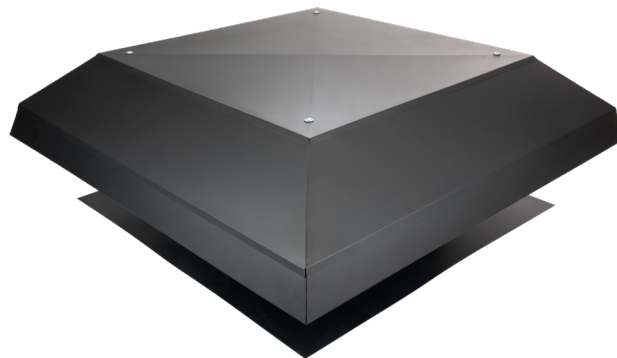

RM WHF-4.0
QuietCool Roof Mount Whole House Fan

RM WHF-4.0 Specifications

| | | |
|----------------------------------------------------|-------------------------------------------------|-----------------------------------------------|
| Airflow | Hi: 4,186 CFM / Med: 3,830 CFM / Low: 3,355 CFM | |
| HVI-916 Airflow (for CA Title 24 New Construction) | Hi: 3,030 CFM / Med: 2,750 CFM / Low: 2,400 CFM | |
| Energy Use | Hi: 391 Watts / Med: 284 Watts / Low: 197 Watts | |
| Recommended SQFT Coverage @ 2-3 CFM per SQFT | Covers 1,395 SQFT to 2,093 SQFT | |
| Amps | Hi: 4.90 / Med: 3.80 / Low: 2.72 | |
| Motor Voltage | 120VAC, 60 Hz | |
| # of Speeds | 3 | |
| Minimum Attic Clearance | None | |
| Motor Head Diameter | 24.75" | |
| Controls | IT-36002 QuietCool RF Wireless Control Kit | |
| Warranty | 10 Years | |
| Framing: Roof Rafter | 16" or 24" on center | |
| Roof Opening | 22" circle | |
| Flashing Dimensions | 36" x 36" | |
| Roof Cap Dimensions | 39.5" x 39.5" | |
| Overall Height | 15" | |
| Minimum Suggested Attic Venting | None | |
| Shipping Weight | 69 lbs. | |
| Box Dimensions | 42" x 20" x 44" | |
| In The Box | -RM WHF-4.0 Fan -Accessory Bag | -RF Wireless Control Kit -Cut-out Template |